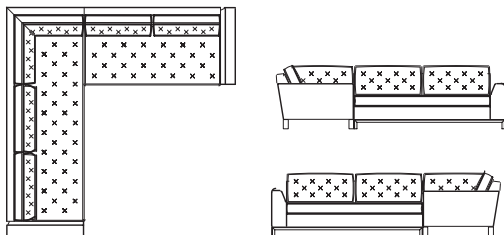

Dune Collection—

DA BOMB SECTIONAL
Richard Shemtov, 2014

dune

DA BOMB SECTIONAL

Richard Shemtov, 2014

Upholstered sectional with spring platform. Poly/down seat cushion. Hand rolled edge on cushions with light stitched tufting throughout. Base in metal or solid wood. Many finishes and custom sizes available.

126" w X 126" d x 32" h

115" w X 115" d X 32" h

96" w X 96" d X 32" h

Custom sizes available

Dune Showroom
200 Lexington Ave. T 212 → 925 → 6171
Suite 100 F 212 → 925 → 2273
NY, NY 10016 Dune-NY.com

dune